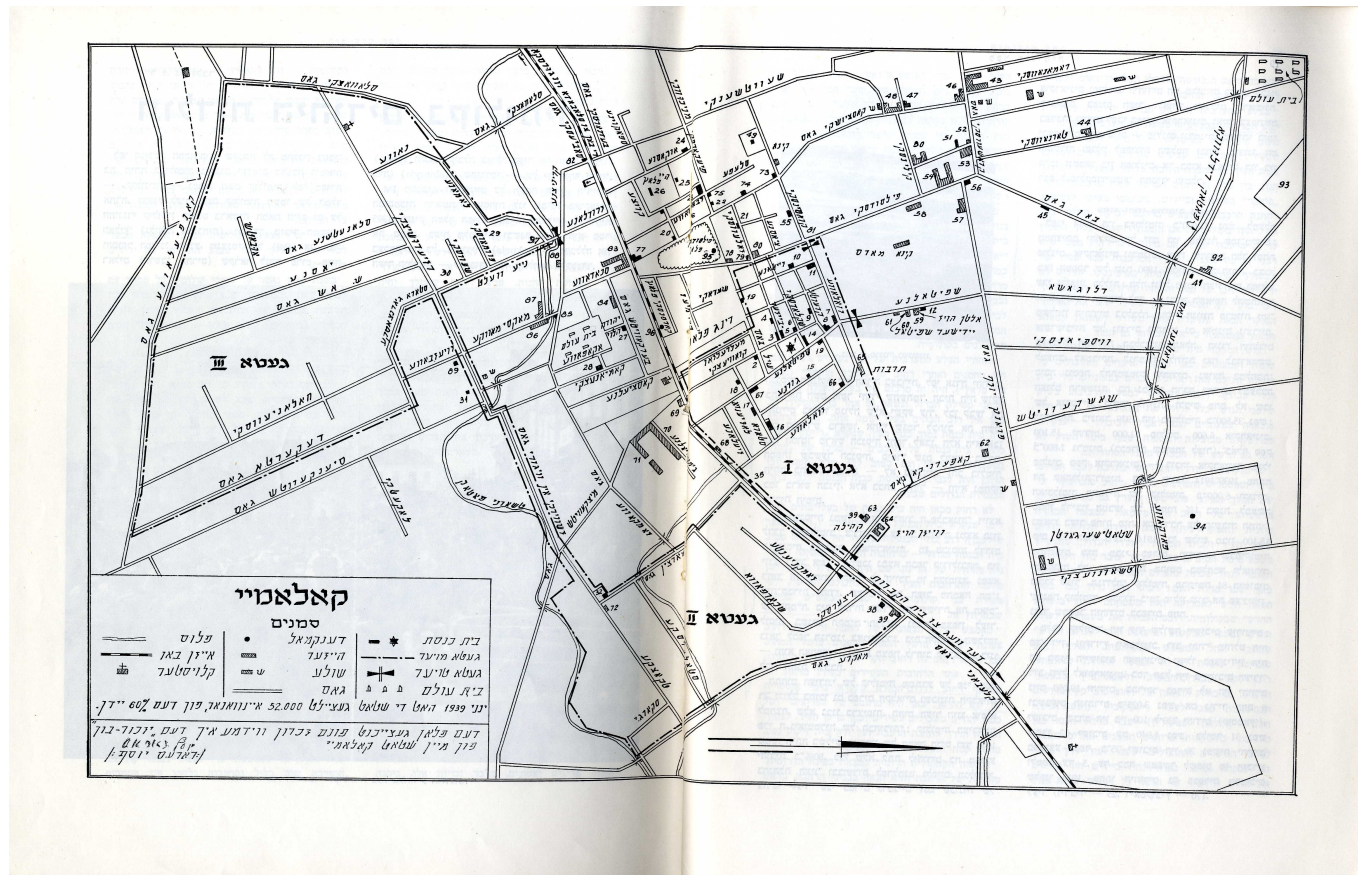

Kolomyja map

Community: [Kolomyja](#)

Kolomyja center map with Jewish sites drawn by Yosef Dores

From: Sefer ha-zikaron shel kehilat Kolomyja/D.Noy (Ed.). 1973.

Джерело: <https://www.jgaliciabukovina.net/uk/node/150016>