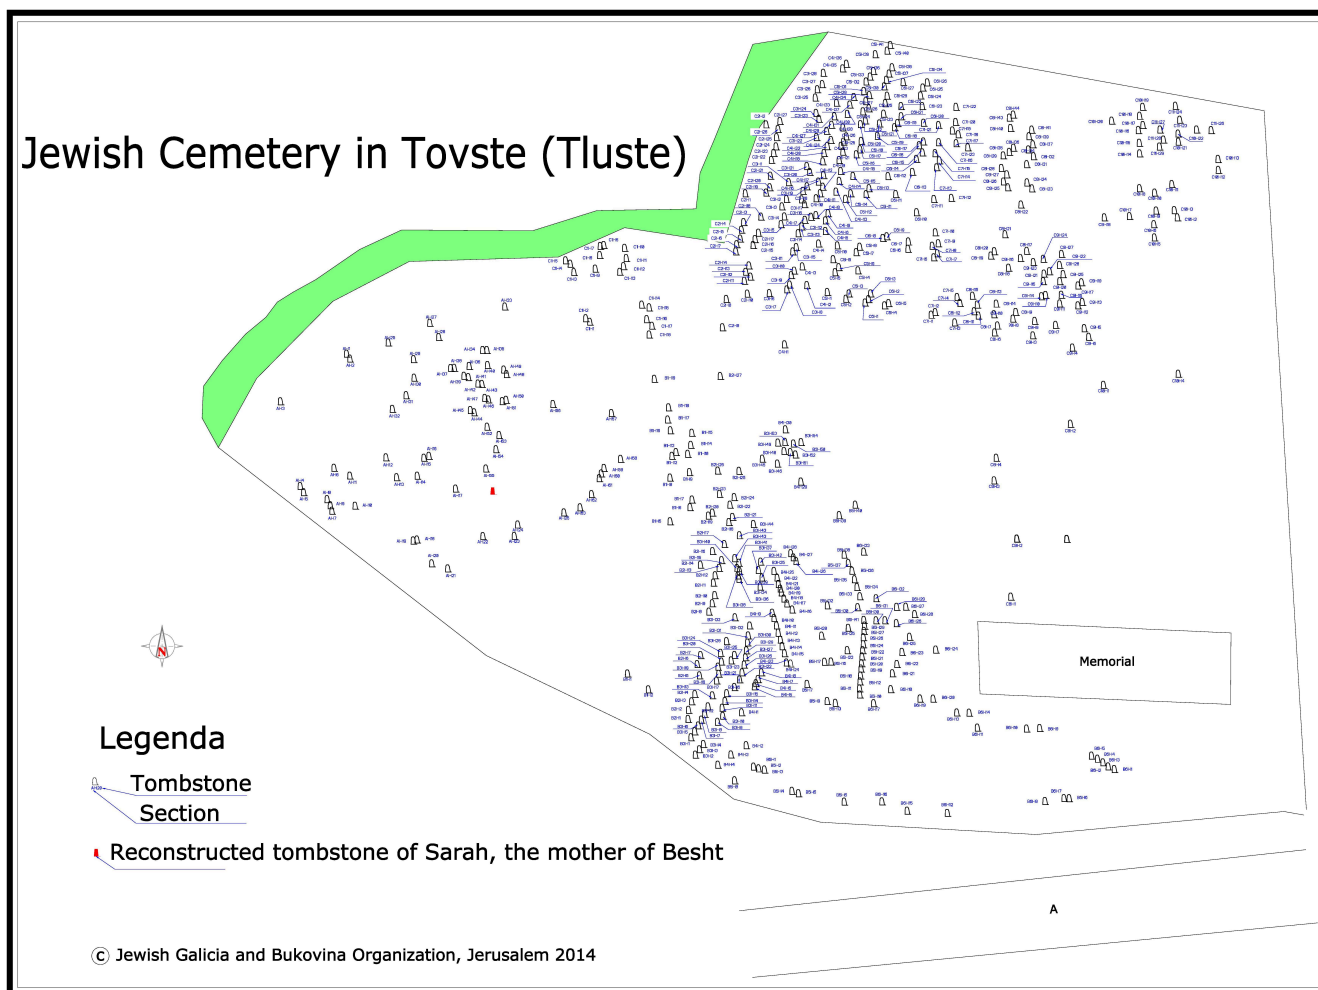

TLuste Jewish Cemetery

Published on JEWISH GALICIA & BUKOVINA (<https://www.jgaliciabukovina.net>)

Tluste Jewish Cemetery

Community: [Tovste](#)

Region: Ternopol

Cemetery: Tluste cemetery

The cemetery was fully documented by the JGB expedition team in 2014. The map shows a detailed sketch of all the tombstones and the main landmarks in the cemetery.