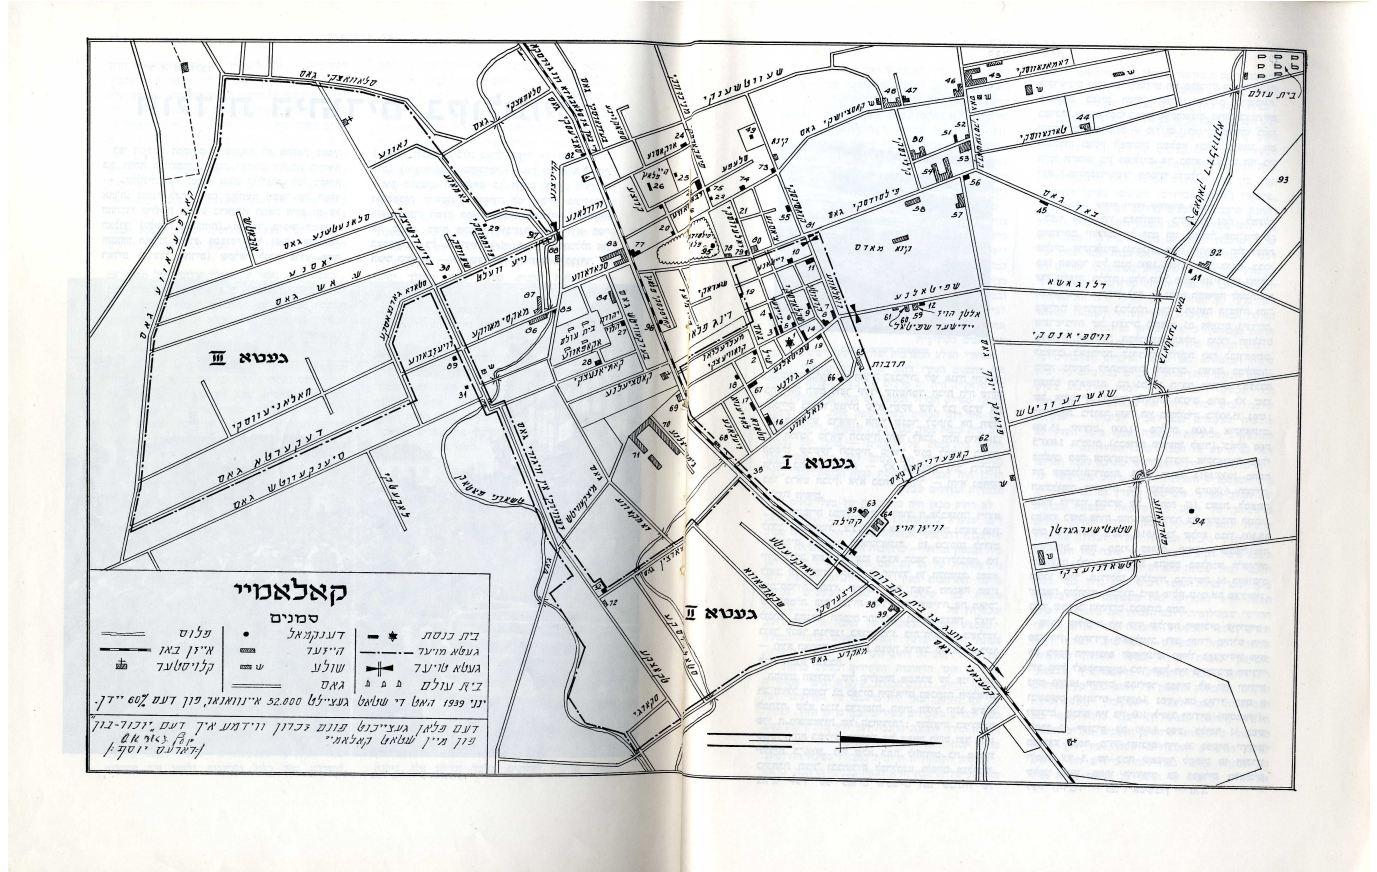

Kolomyja map

Community: [Kolomyja](#)

Kolomyja center map with Jewish sites drawn by Yosef Dores

From: Sefer ha-zikaron shel kehilat Kolomyja/D.Noy (Ed.). 1973.

Source URL: <https://www.jgaliciabukovina.net/node/150016>